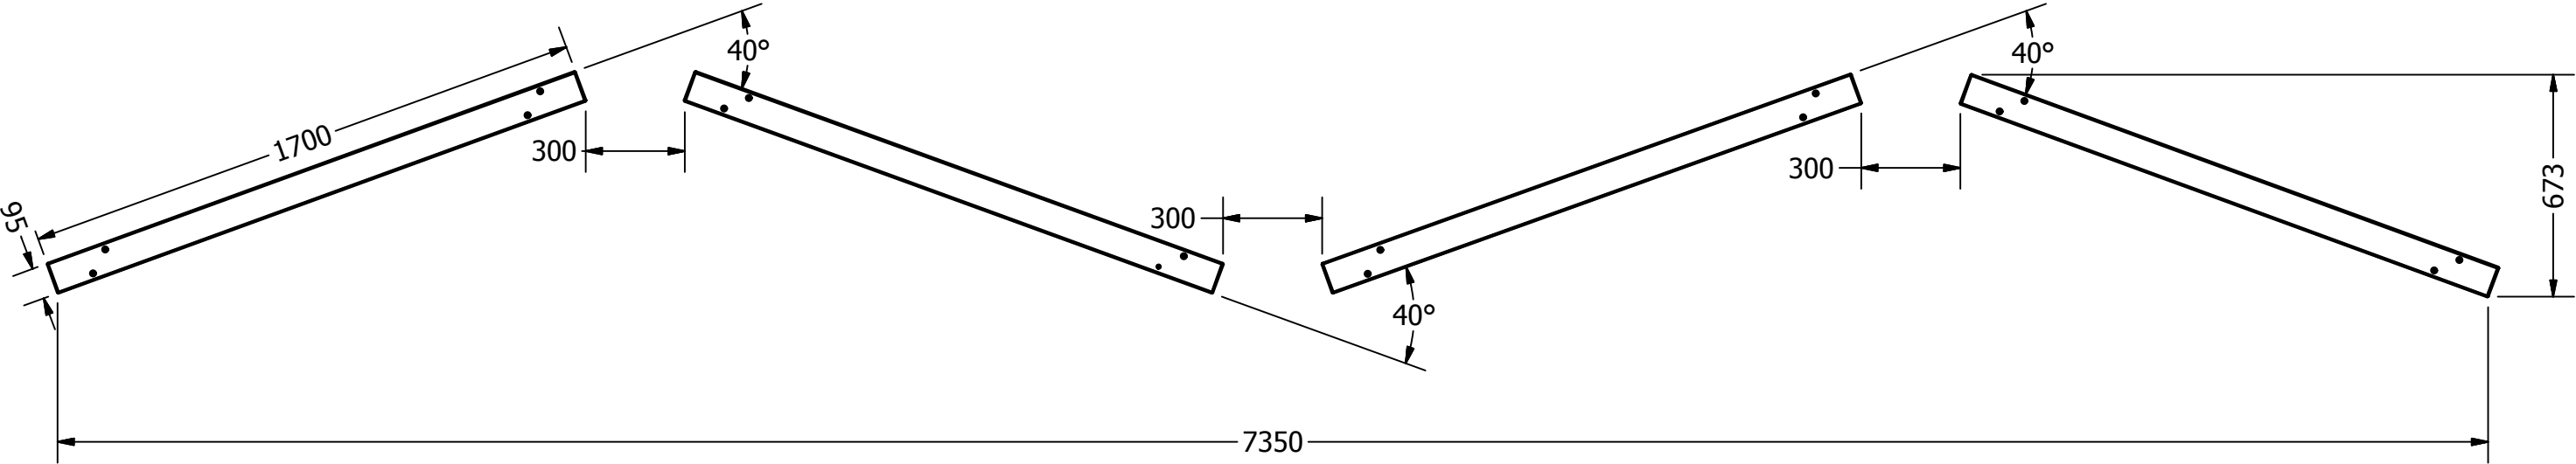

TOP VIEW

DRAWN pstomnii			
2016-06-17			
	Slipstensgatan 6 213 76 Malmö 0413-200 00		
SIZE A3	TITLE L.22 Balansbom zig-zag Top View	DWG NO	
SCALE 1:20		SHEET 1	OF 1